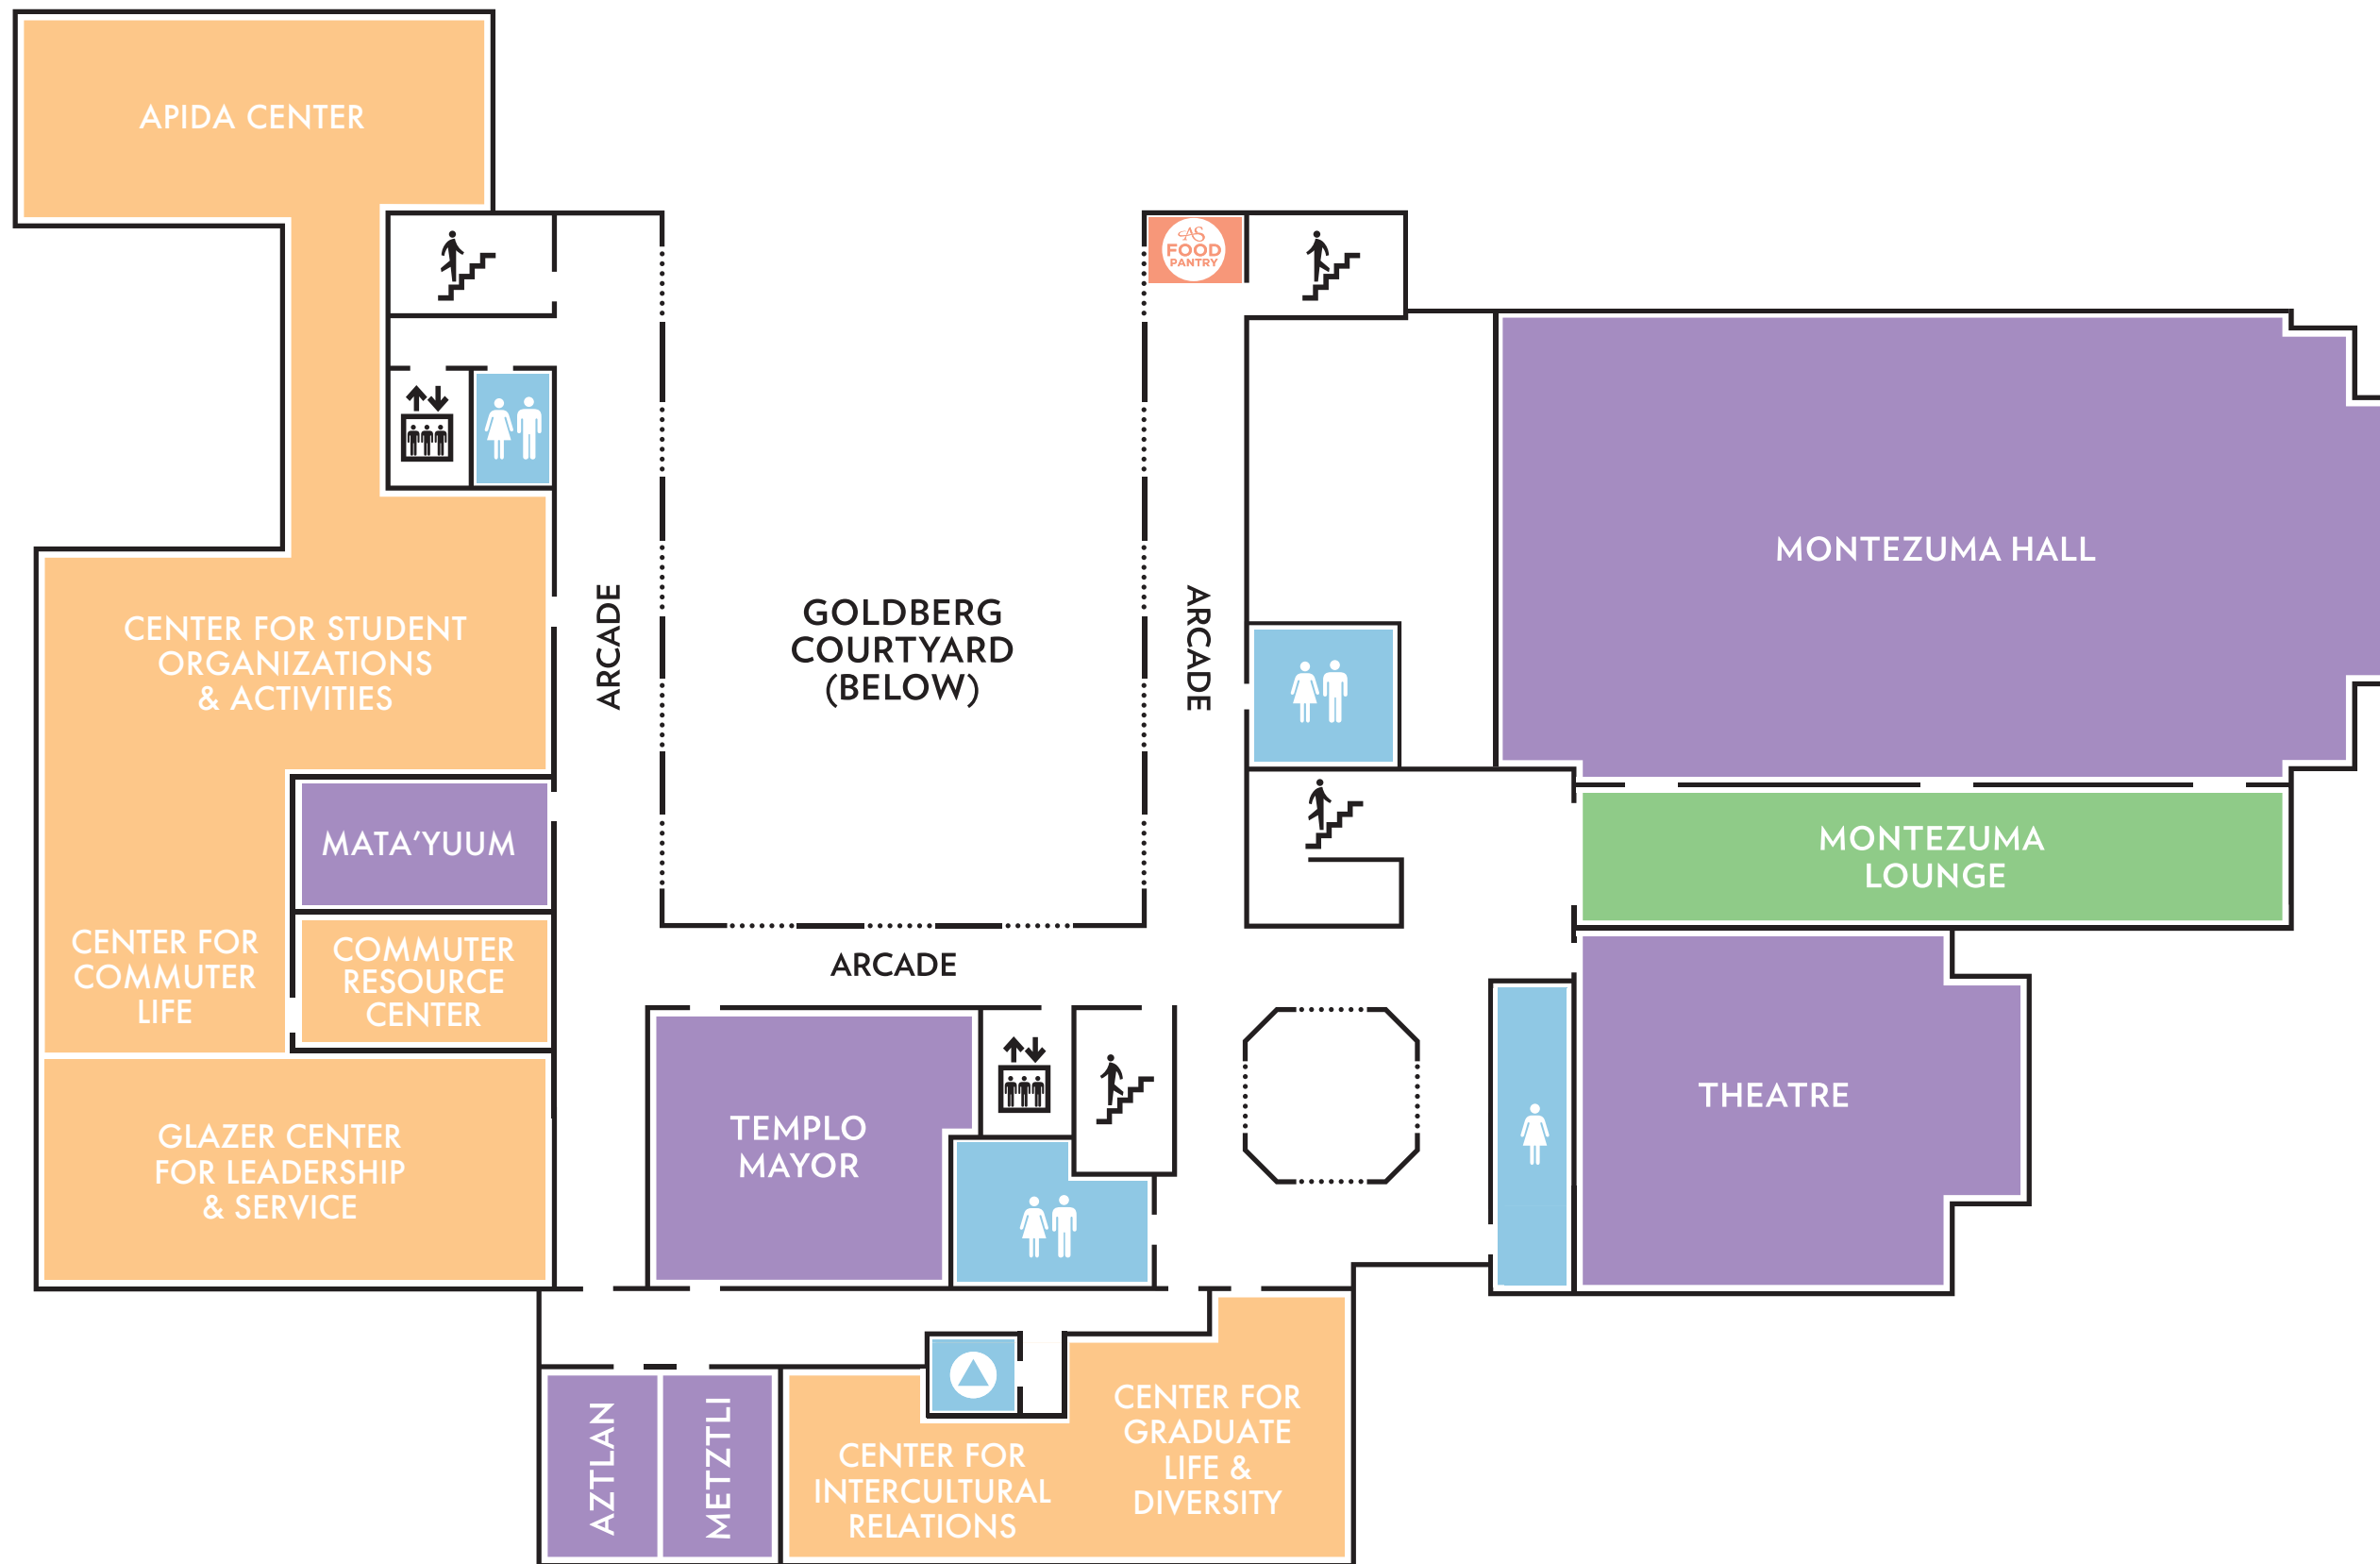

ADAMS HUMANITIES

SDSU TRANSIT CENTER

CALPULLI CENTER

EXTENDED STUDIES CENTER

KPBS

UNIVERSITY TOWERS

CONRAD PREBYS
AZTEC
STUDENT UNION

- Meeting/Event Spaces
- Restrooms Gender Neutral
- Lounge
- Recreation
- Food, Beverage & Banking
- Information Booth

FLOOR

1

CONRAD PREBYS
AZTEC
STUDENT UNION

FLOOR
2

- Meeting/Event Spaces
- Restrooms
- Gender Neutral
- Lounge
- Student Affairs
- Food, Beverage, Banking

CONRAD PREBYS
AZTEC
 STUDENT UNION

- Meeting Spaces
- Restrooms
- Lounge
- Recreation
- Associated Students